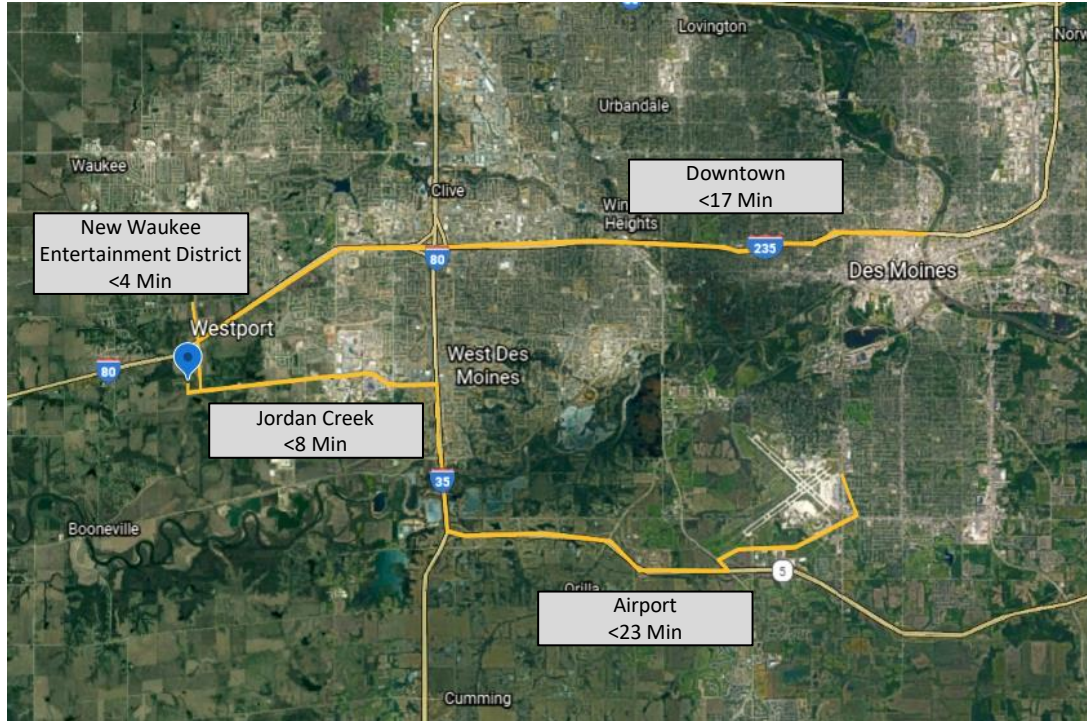

Westport Development

West Des Moines | Waukee Schools

Escape in this tranquil getaway, Minutes west of Jordan Creek with quick interstate access

The community features a group of well-appointed homes and a sense of community and belonging.

Explore or customize our floor plans to make it your own with a completely custom design.

Westport Offers Quick Access to:

Interstate

Mall

Entertainment

Restaurants

Bike Trails

Airport

Downtown